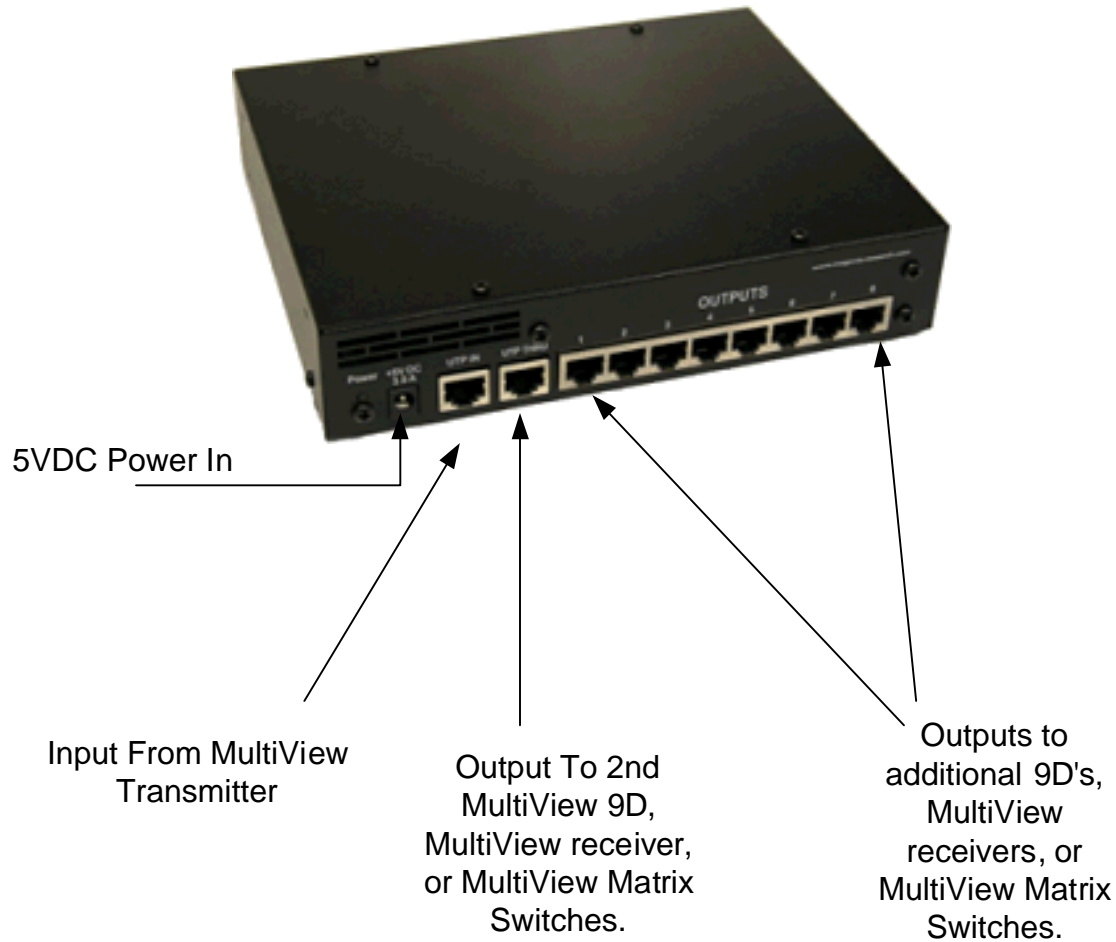

Magenta Research MultiView 9D CAT5 Distribution Amplifier Installation Guide

The Reliable One

934B Federal Road
Brookfield CT 06804
Tel: (203) 740-0592
Fax: (203) 740-0596
www.magenta-research.com